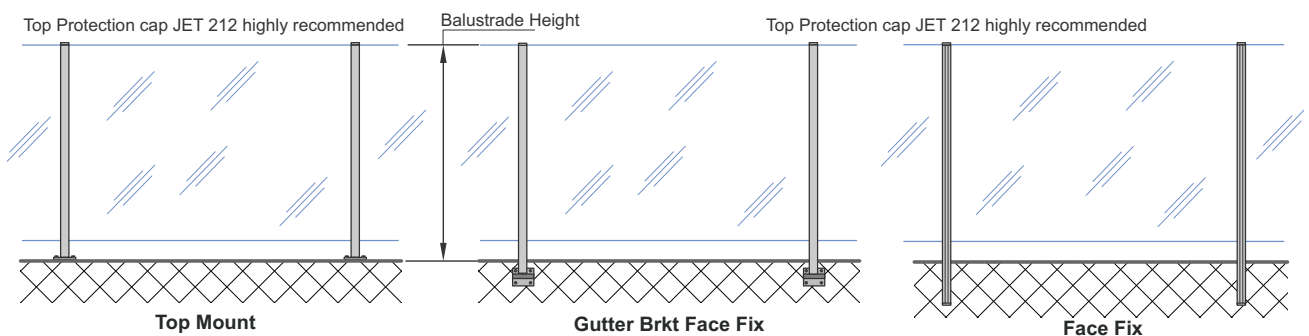

13.2mm Toughened Laminated Glass - Semi Frameless