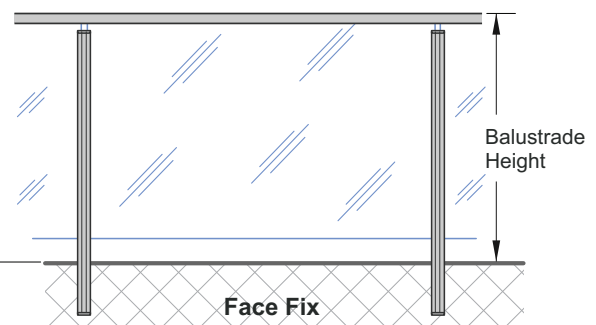

15mm Glass - Semi Frameless with Round Interlinking Top Rail