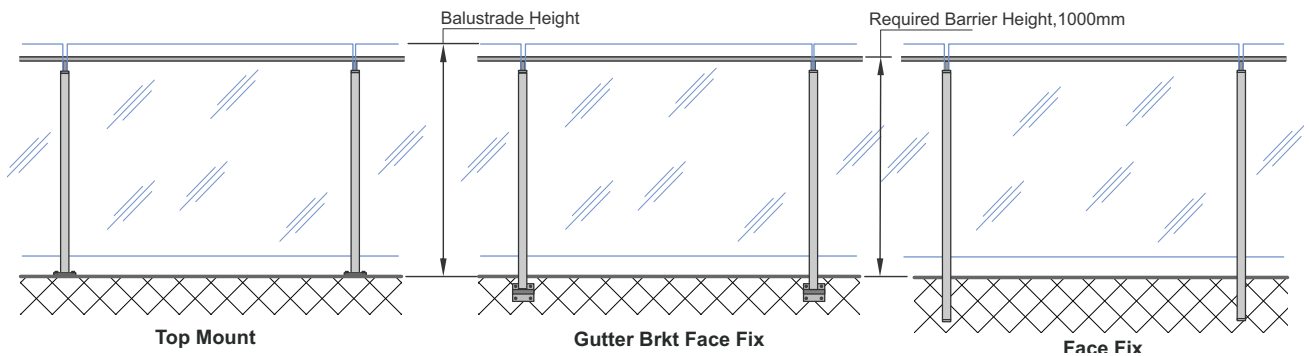

Posts can be made to order P.O.A. For standard powder coat colours see page 6.10.

SEMI FRAMELESS ALUMINIUM POST SYSTEMS

Edge Domestic C3 Post Components

10mm Toughened Glass - Semi Frameless - Handrail

10mm Toughened Glass - Semi Frameless
JEB 222 Interlinking Rail + JEC 29 Brackets, Deck side