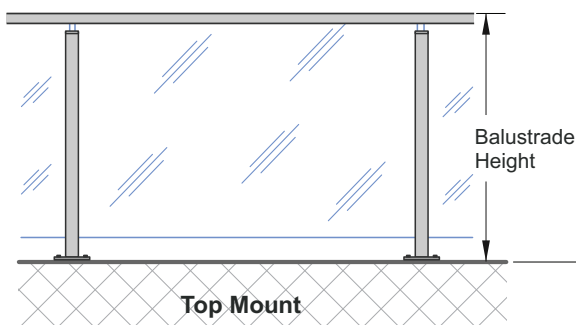

15mm Glass - Semi Frameless with Round Interlinking Top Rail