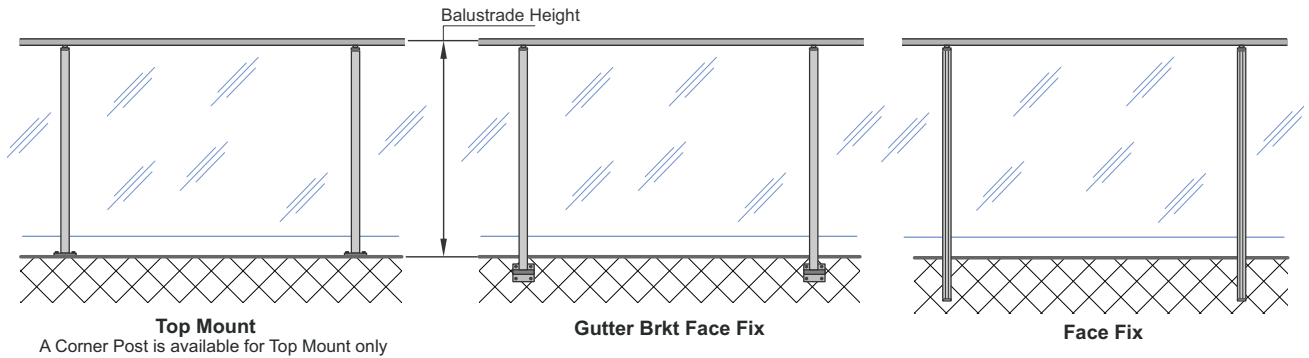

SEMI FRAMELESS ALUMINIUM POST SYSTEMS

Edge Domestic C3 Post Components

10mm Toughened Glass - Semi Frameless - Handrail