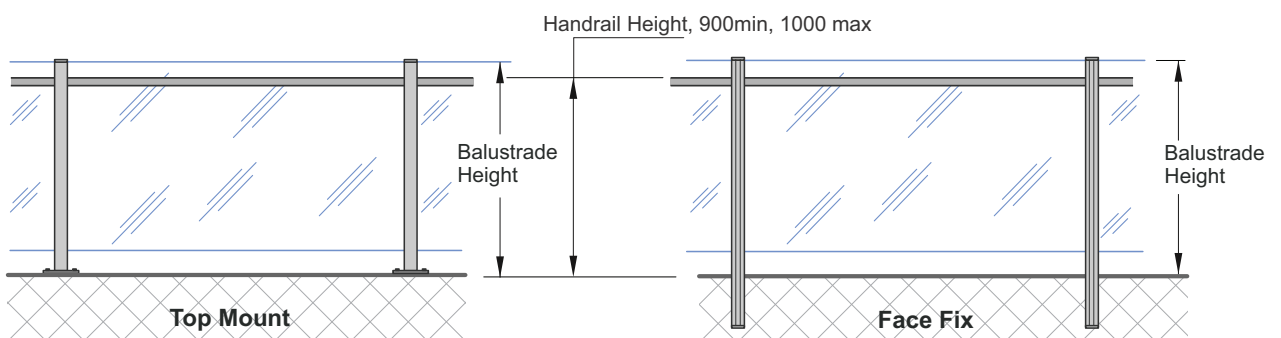

15mm Toughened Glass - Semi Frameless. JEC 29 Side mount brackets deckside with 75mm Aerofoil, Round, Rectangular or Interlinking Rails