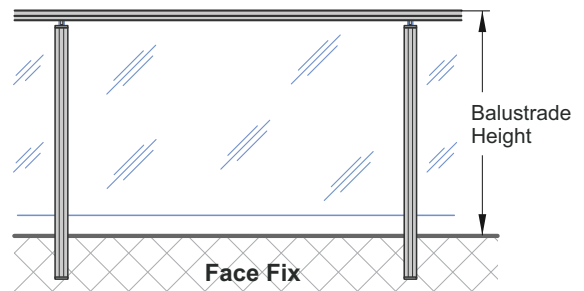

SEMI FRAMELESS ALUMINIUM POST SYSTEMS

Edgetec Commercial Post Components

Commercial C3 with 10mm glass: C1, C2 & D with 15mm glass

15mm Glass - Semi Frameless. Full Height with 75mm Aerofoil, Round or Rectangular Top Rails