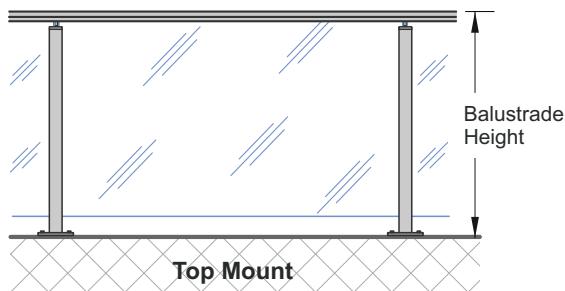

SEMI FRAMELESS ALUMINIUM POST SYSTEMS

Edgetec Commercial Post Components

Commercial C3 with 10mm glass: C1, C2 & D with 15mm glass

15mm Glass - Semi Frameless. Full Height with 75mm Aerofoil, Round or Rectangular Top Rails