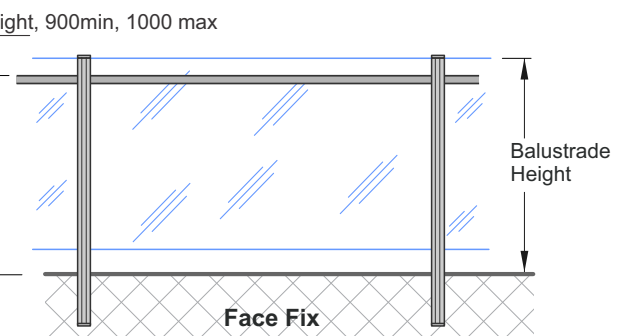

### Edgetec Commercial Post Components

12mm Glass - Semi Frameless. Full Height with 75mm Aerofoil, Round or Rectangular Top Rails

15mm Glass - Semi Frameless with Round Interlinking Top Rail

15mm Toughened Glass - Semi Frameless. JEC 29 Side mount brackets deckside with 75mm Aerofoil, Round, Rectangular or Interlinking Rails