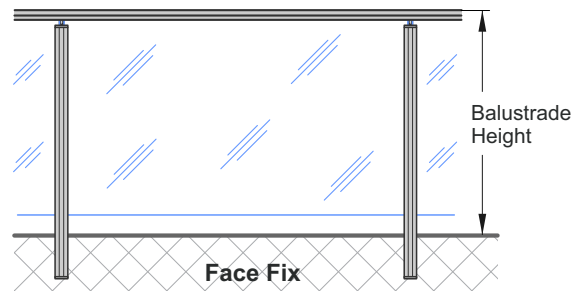

SEMI FRAMELESS ALUMINIUM POST SYSTEMS

Edgetec Commercial Post Components

12mm Glass - Semi Frameless. Full Height with 75mm Aerofoil, Round or Rectangular Top Rails