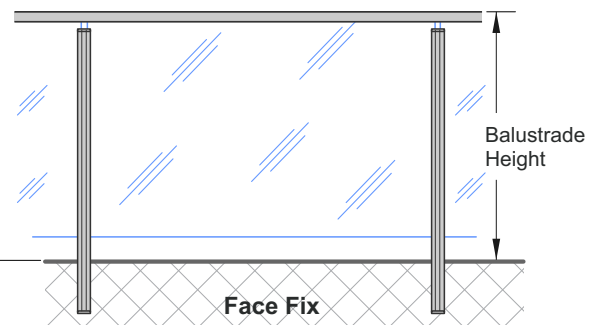

### Edgetec Commercial Post Components

12mm Glass - Semi Frameless. Full Height with 75mm Aerofoil, Round or Rectangular Top Rails

15mm Glass - Semi Frameless with Round Interlinking Top Rail

15mm Toughened Glass - Semi Frameless. JEC 29 Side mount brackets deckside with 75mm Aerofoil, Round, Rectangular or Interlinking Rails