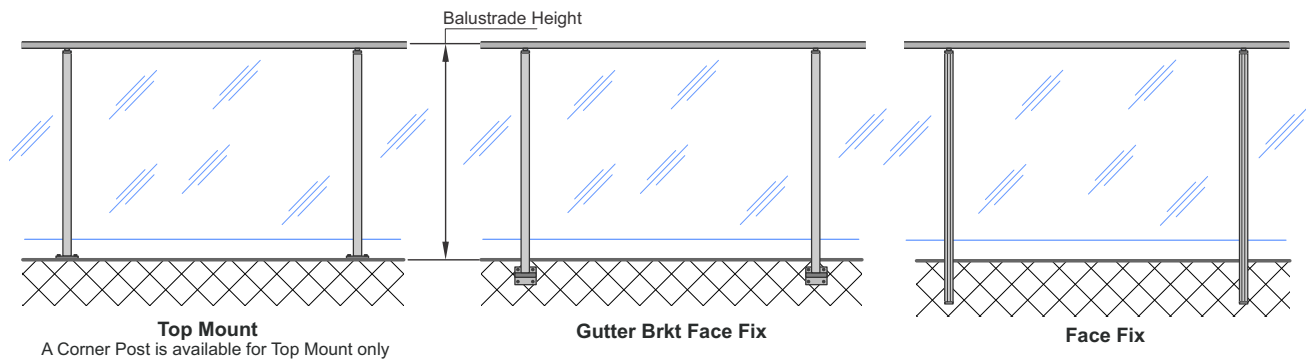

SEMI FRAMELESS ALUMINIUM POST SYSTEMS

Edge Domestic C3 Post Components

10mm Toughened Glass - Semi Frameless - Handrail