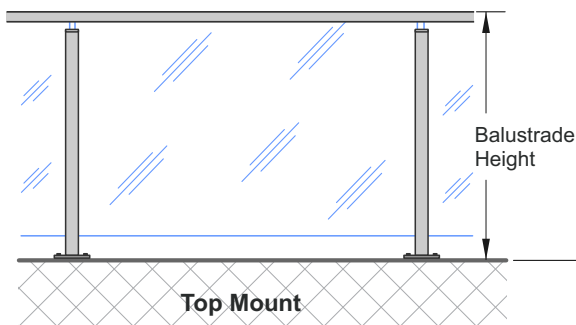

### Edgetec Commercial Post Components

12mm Glass - Semi Frameless. Full Height with 75mm Aerofoil, Round or Rectangular Top Rails

15mm Glass - Semi Frameless with Round Interlinking Top Rail

15mm Toughened Glass - Semi Frameless. JEC 29 Side mount brackets deckside with 75mm Aerofoil, Round, Rectangular or Interlinking Rails