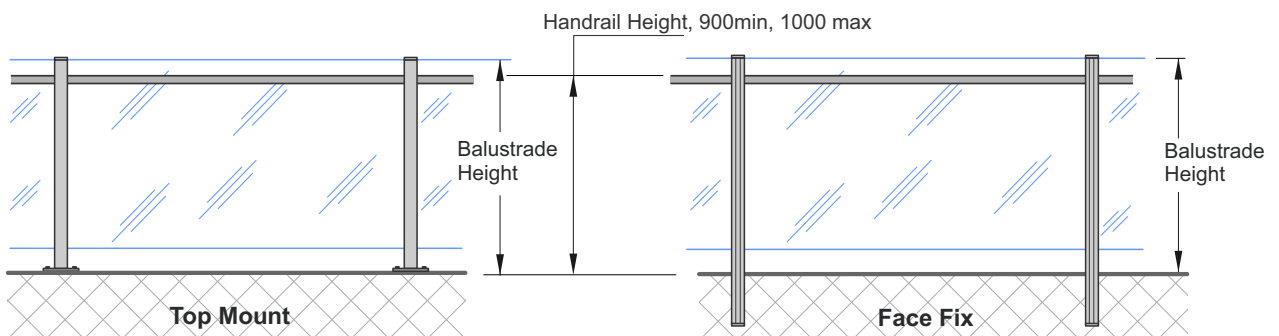

### Edgetec Commercial Post Components

12mm Glass - Semi Frameless. Full Height with 75mm Aerofoil, Round or Rectangular Top Rails

15mm Glass - Semi Frameless with Round Interlinking Top Rail

15mm Toughened Glass - Semi Frameless. JEC 29 Side mount brackets deckside with 75mm Aerofoil, Round, Rectangular or Interlinking Rails