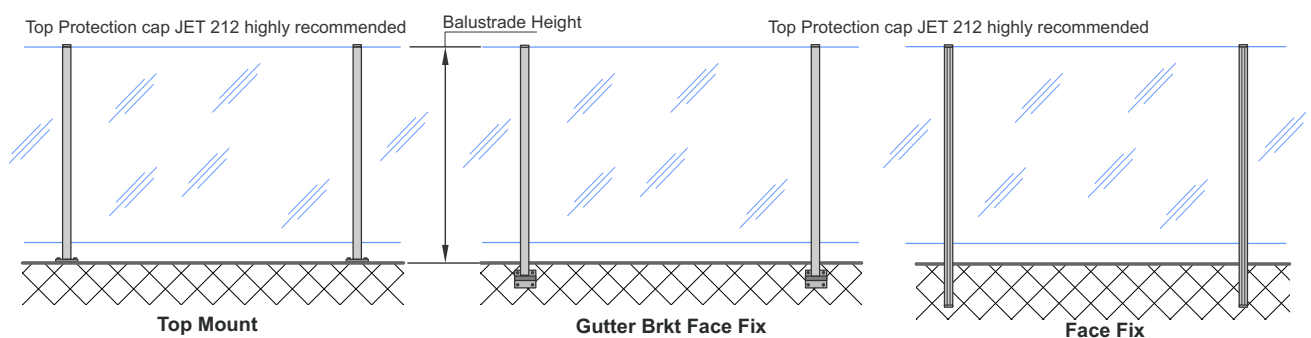

### Edge Domestic C3 Post Components

10mm Toughened Glass - Semi Frameless - Handrail

10mm Toughened Glass - Semi Frameless  
JEB 222 Interlinking Rail + JEC 29 Brackets, Deck side

13.2mm Toughened Laminated Glass - Semi Frameless