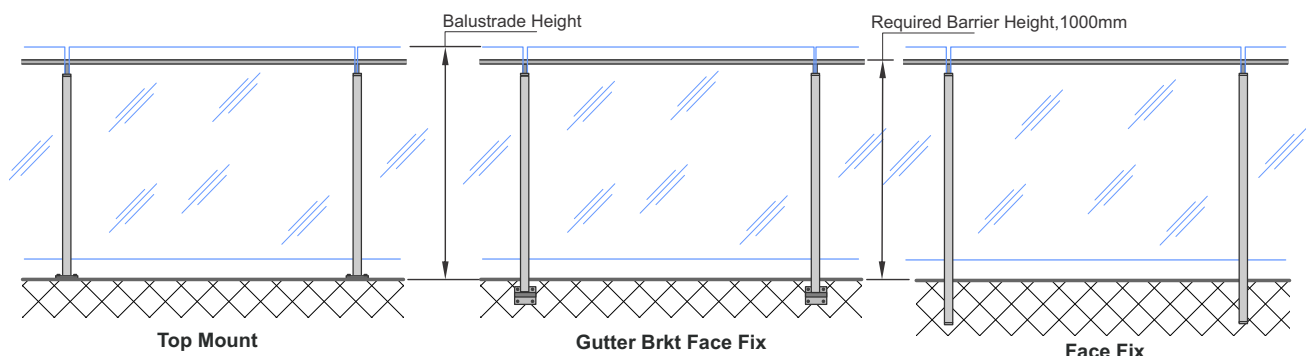

10mm Toughened Glass - Semi Frameless
JEB 222 Interlinking Rail + JEC 29 Brackets, Deck side