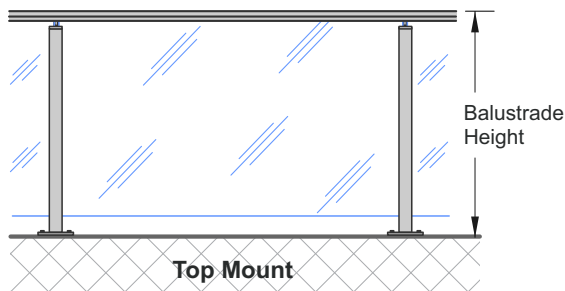

SEMI FRAMELESS ALUMINIUM POST SYSTEMS

Edgetec Commercial Post Components

12mm Glass - Semi Frameless. Full Height with 75mm Aerofoil, Round or Rectangular Top Rails