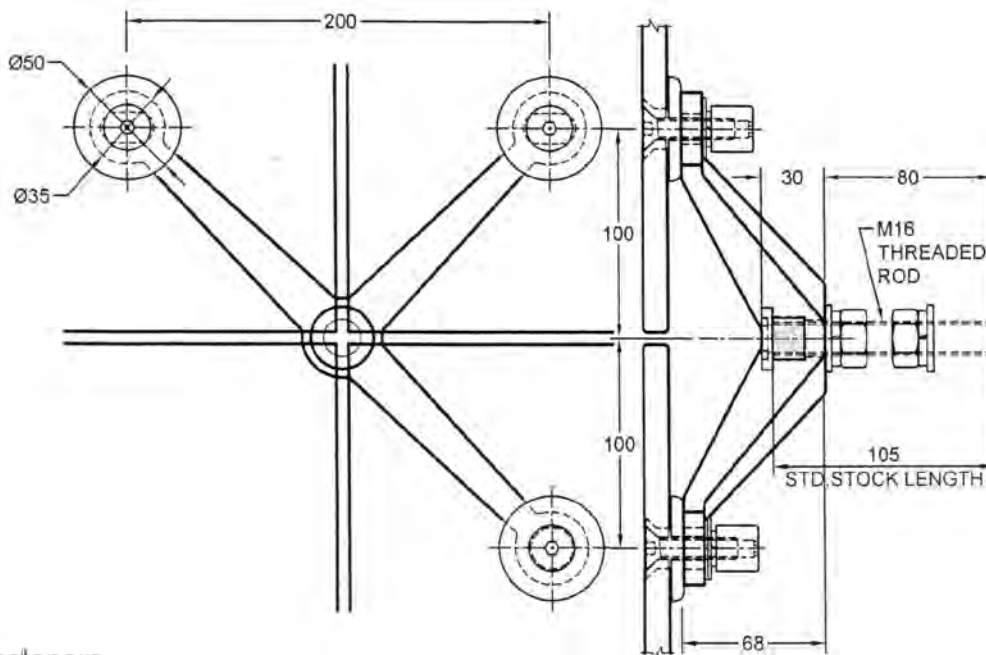

PLEASE NOTE: Item not readily stocked. Allow lead time for delivery of parts.

Glass Fasteners
Standard

3 Options

 <p>6.8</p>	 <p>6.8</p>	 <p>52</p>	 <p>50</p>
<p>FIXED M10 Csk SCREW</p>  <p>45° Ø29</p>	<p>FIXED M10 Csk SCREW Ra DISC</p>  <p>Ø20</p>	<p>SWIVEL 32/22-22n</p>  <p>45° Ø38</p>	<p>SWIVEL 60/22-22n</p>  <p>Ø27</p>
Glass Hole Detail	Glass Hole Detail	Glass Hole Detail	Glass Hole Detail