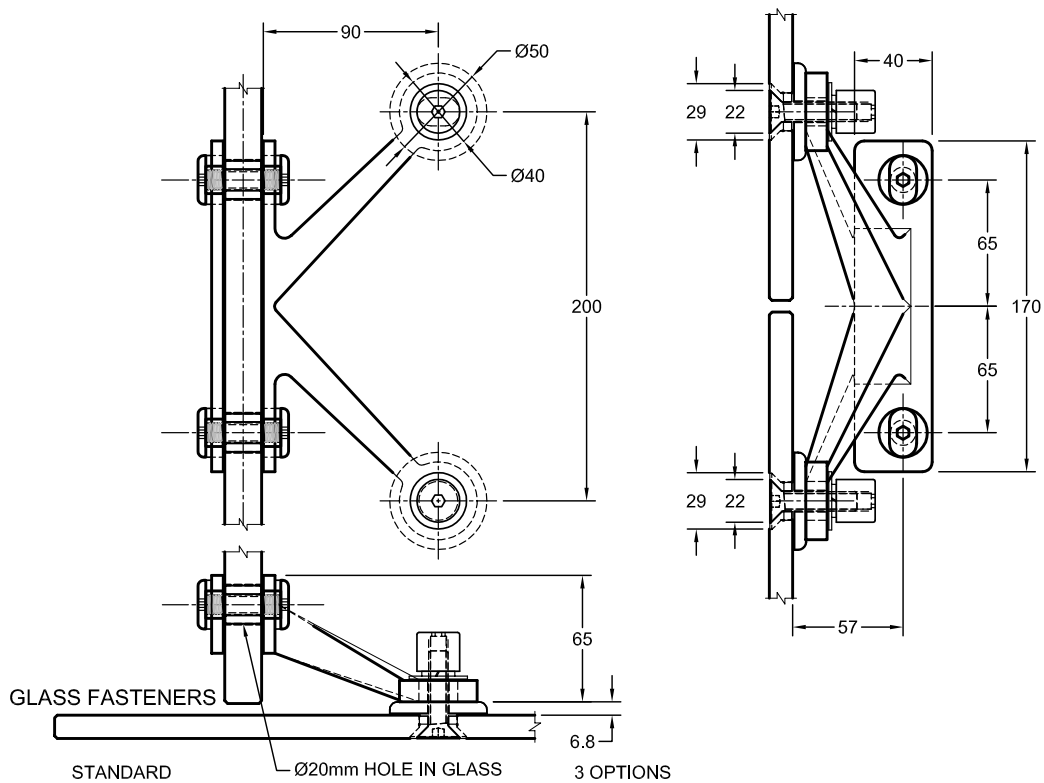

CANOPIES AND SPIDERS

Heavy Duty Spider

Code	Description	Price
445/4M/2	Specify Glass Thickness and Fixing Type Specify finish 316SSS or PSS	P.O.A