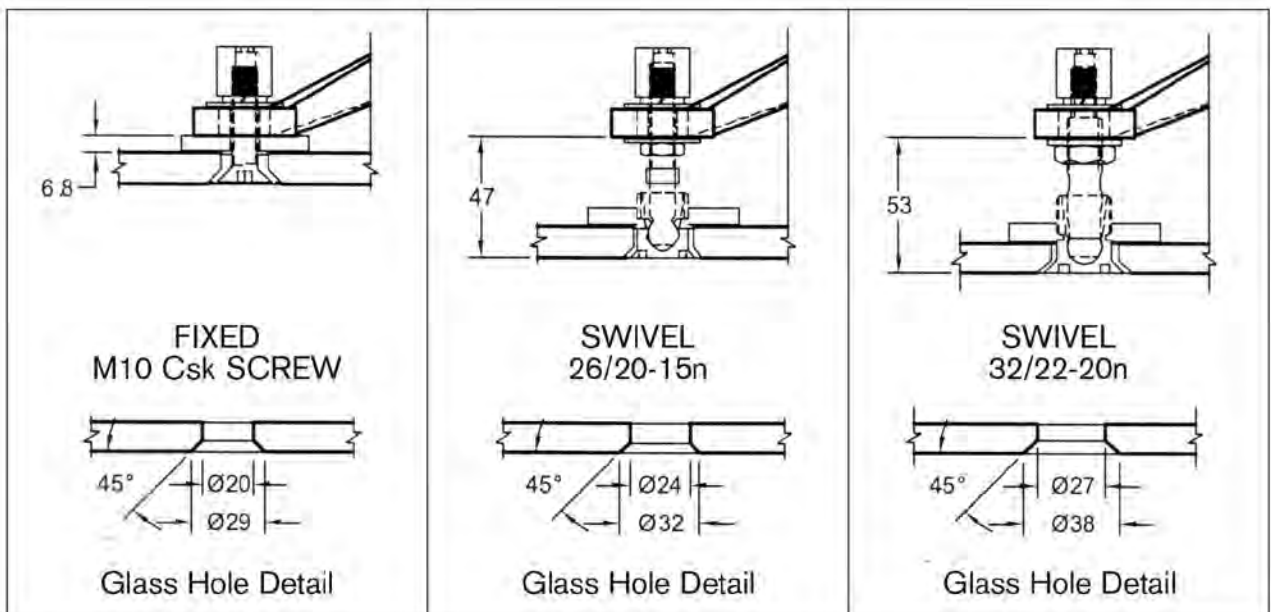

Fastener Types

3 Options