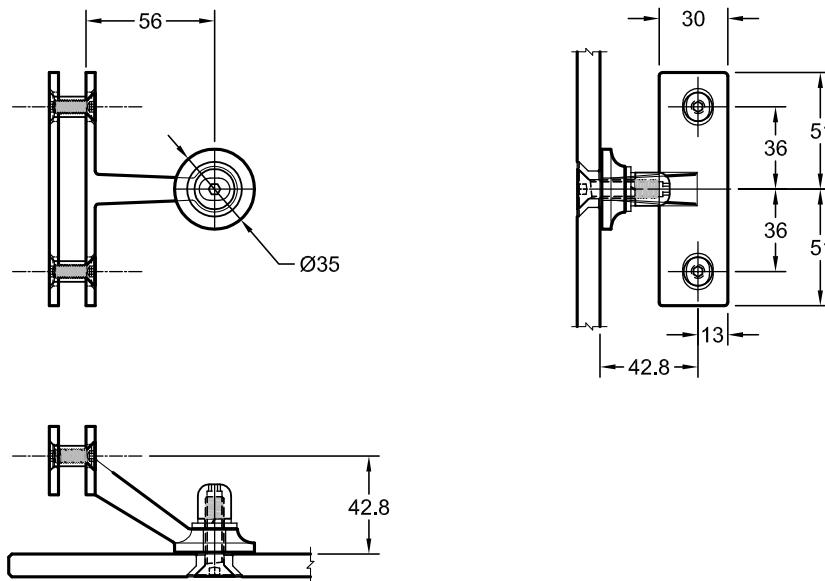

CANOPIES AND SPIDERS

Light Weight Spider

Code	Description	Price
444/2/1	Specify Glass Thickness and Fixing Type Specify finish 316SSS or PSS	P.O.A

GLASS FASTENERS STANDARD

3 OPTIONS

M8 Csk SCREW GLASS HOLE DETAIL	M8 Csk SCREW WITH Ra DISC GLASS HOLE DETAIL	M10 Csk SCREW GLASS HOLE DETAIL	M10 Csk SCREW WITH Ra DISC GLASS HOLE DETAIL