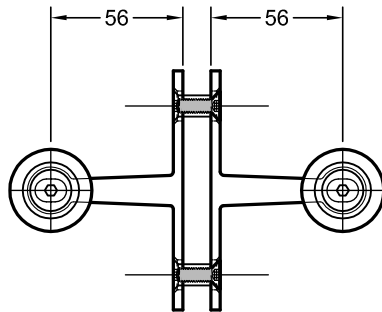

CANOPIES AND SPIDERS

Light Weight Spider

Code	Description	Price
444/2	Specify Glass Thickness and Fixing Type Specify finish 316SSS or PSS	P.O.A

GLASS FASTENERS STANDARD

3 OPTIONS

M8 Csk SCREW GLASS HOLE DETAIL	M8 Csk SCREW WITH Ra DISC GLASS HOLE DETAIL	M10 Csk SCREW GLASS HOLE DETAIL	M10 Csk SCREW WITH Ra DISC GLASS HOLE DETAIL