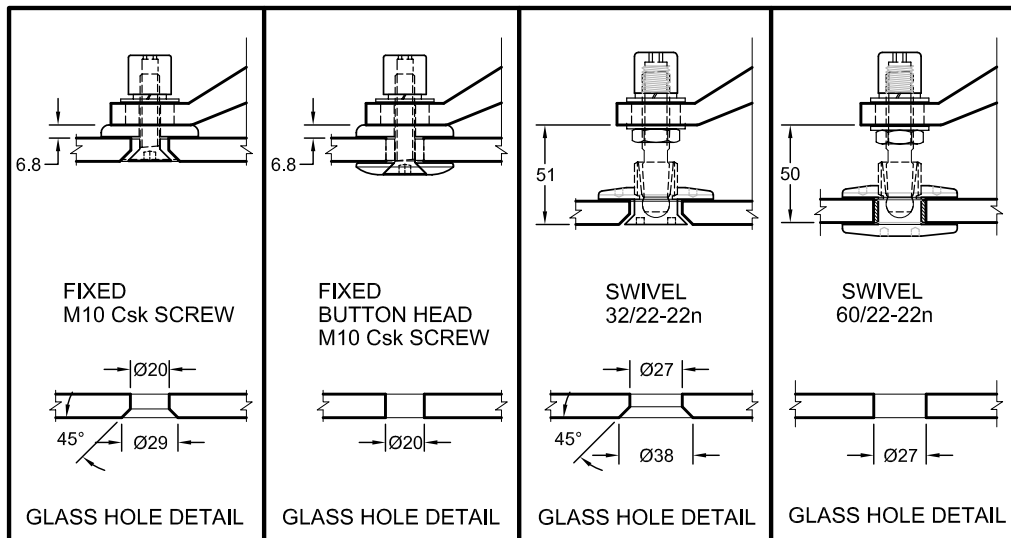

CANOPIES AND SPIDERS

Heavy Duty Spider

Code	Description	Price
445/4M/2	Specify Glass Thickness and Fixing Type Specify finish 316SSS or PSS	P.O.A