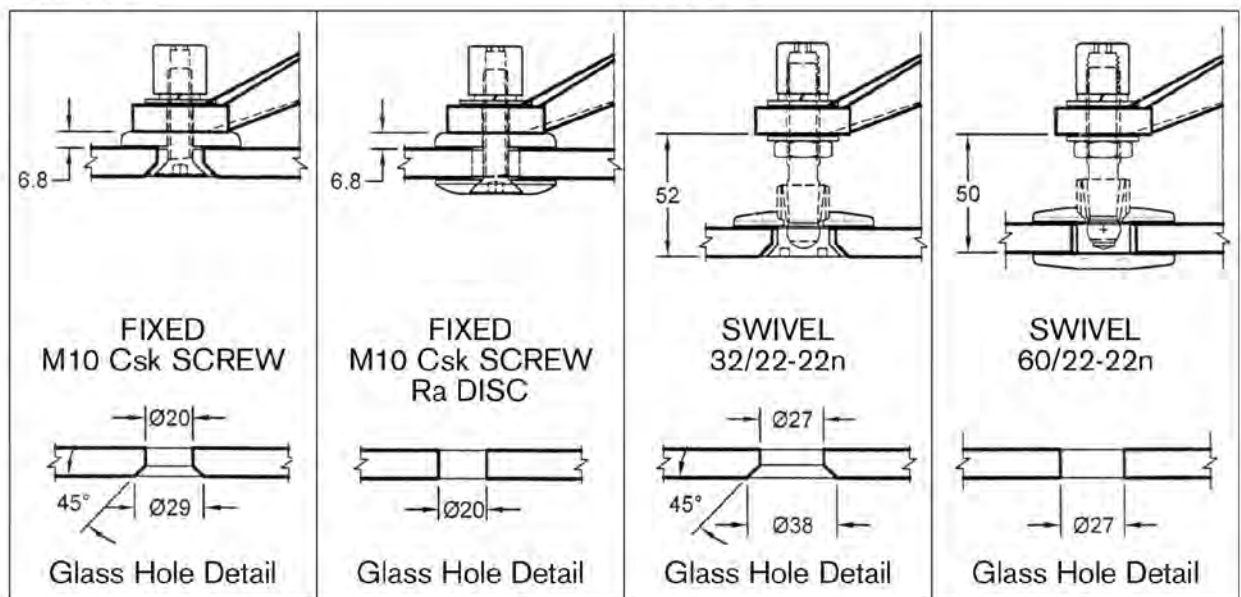

Glass Fasteners
Standard

3 Options