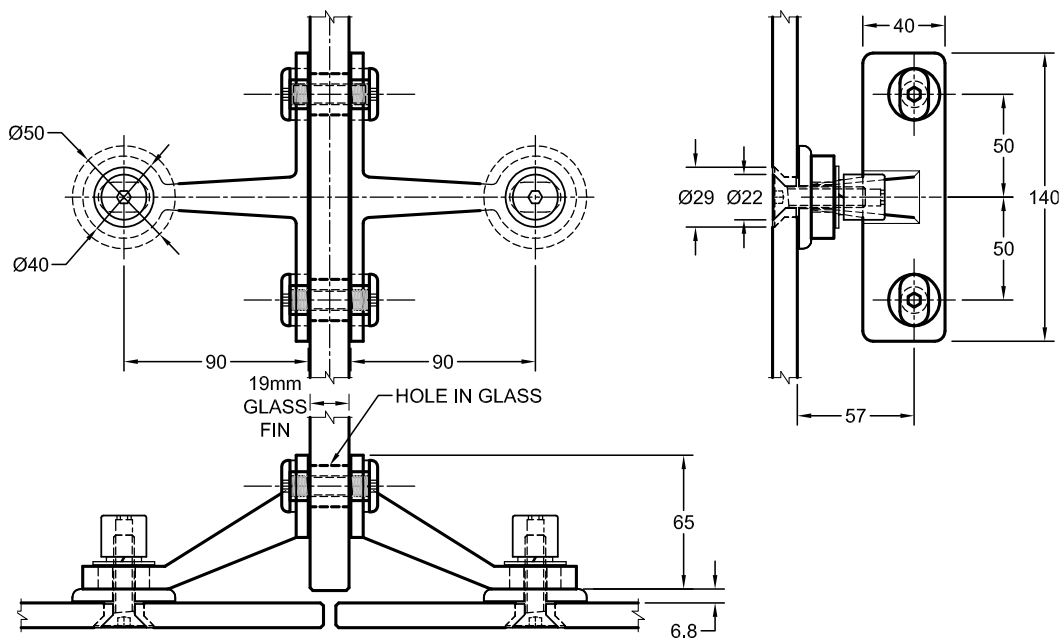

CANOPIES AND SPIDERS

Heavy Duty Spider

Code	Description	Price
445/2M	Specify Glass Thickness and Fixing Type Specify finish 316SSS or PSS	P.O.A