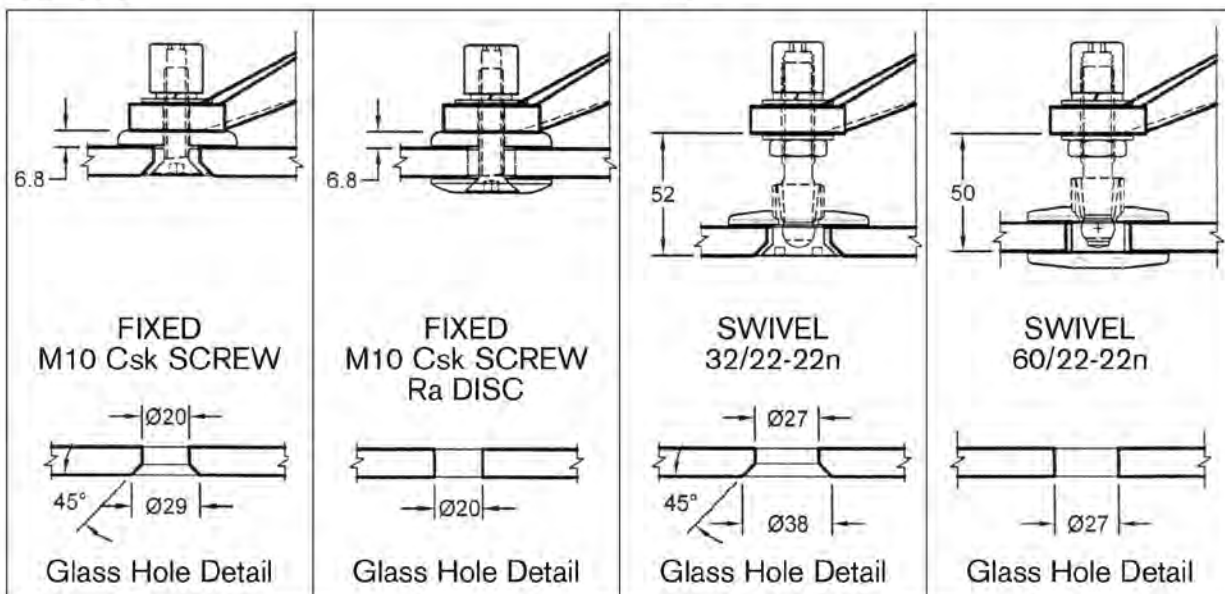

Glass Fasteners
Standard

3 Options