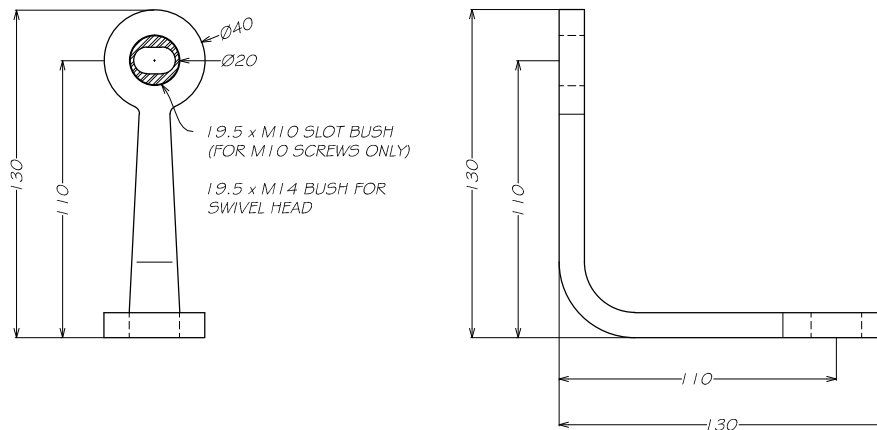

CANOPIES AND SPIDERS

Special Spider Series

Code	Description	Price
448/2/90°	Specify Glass Thickness and Fixing Type Specify finish 316SSS or PSS	P.O.A

PLEASE NOTE: Item not readily stocked. Allow lead time for delivery of parts.

448-2-90 SPIDER