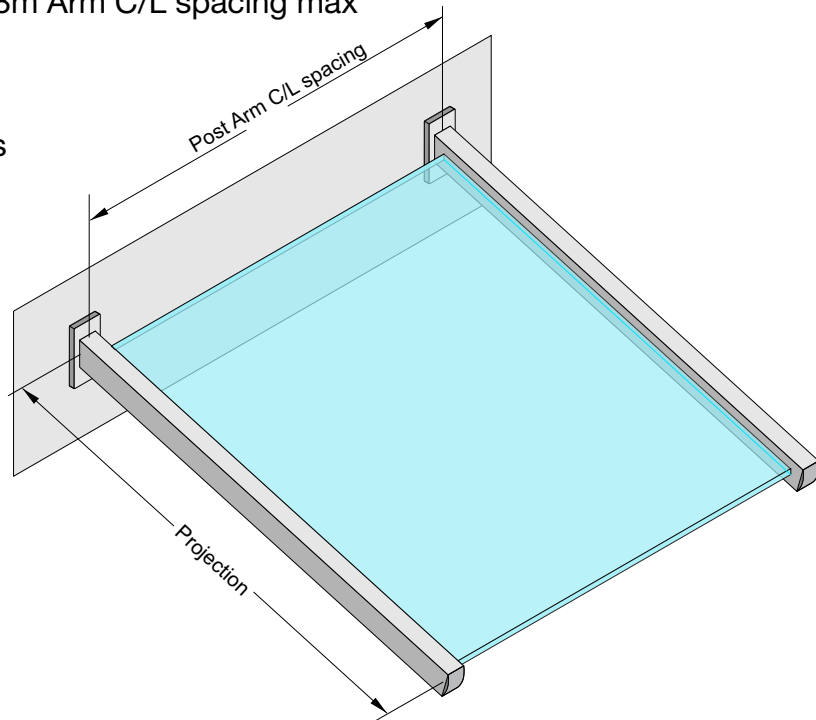

CANOPIES AND SPIDERS

Semi Frameless Edge Canopy

Projection, Arm Spacing

Sizing, 1.0m Projection = 1.65m Arm C/L spacing max.

1.2m Projection = 1.38m Arm C/L spacing max

Can be multiple arms
at these spacings

CANOPIES AND SPIDERS

Semi Frameless Edge Canopy Components

Product	Code	Description	Price
	JEB/212/5-PC	PC EDGE CANOPY POST 5000mm	
	JEB/212/2.5-PC	PC EDGE CANOPY POST 2500mm	
	JEB/206/5.8-PC	PC INFILL CLIP 5800mm	
	JEB/206/2.9-PC	PC INFILL CLIP 2900mm	
	JEC20-PC	PC EDGE CANOPY TOP CAP 5 x 45mm	
	JEC416-PC	PC EDGE CANOPY 4 HOLE BASE PLATE & COVERS 150 x 75 x 14mm	
	JEC417-PC	PC EDGE CANOPY 2 HOLE BASE PLATE 150 x 75 x 14mm	
	JECDSEAL	BLACK GLAZING D SEAL per metre	
	JEC/W10/WEDGE	BLACK GLAZING WEDGE For 10mm glass, per metre	
	SIKA-SG	SIKA SUPERGRIP 2HR ADHESIVE	
	JVBHTSCREW /50X10	BASE PLATE TO POST CSK SQ DRIVE HIGH TENSILE	