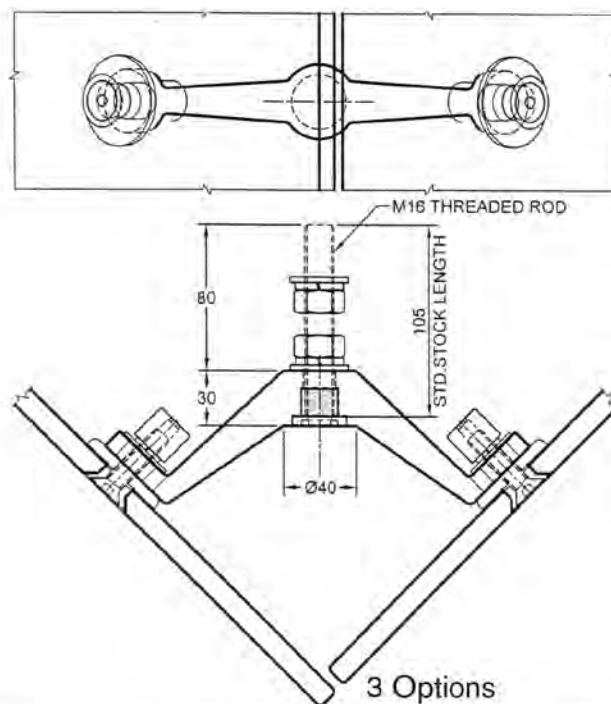

CANOPIES AND SPIDERS

Heavy Duty Spider

Code	Description	Price
446/2M/90°	Specify Glass Thickness and Fixing Type Specify finish 316SSS or PSS	P.O.A

Glass Fasteners
Standard

3 Options

6.8	6.8	52	50
FIXED M10 Csk SCREW 45° Ø29	FIXED M10 Csk SCREW Ra DISC Ø20	SWIVEL 32/22-22n 45° Ø38	SWIVEL 60/22-22n Ø27
Glass Hole Detail	Glass Hole Detail	Glass Hole Detail	Glass Hole Detail