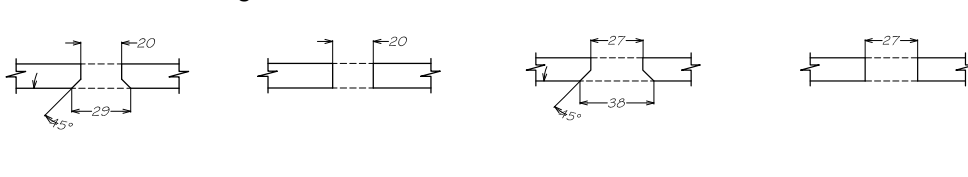

Hole Details for Toughened Glass

Hole Details for Insulated Glass