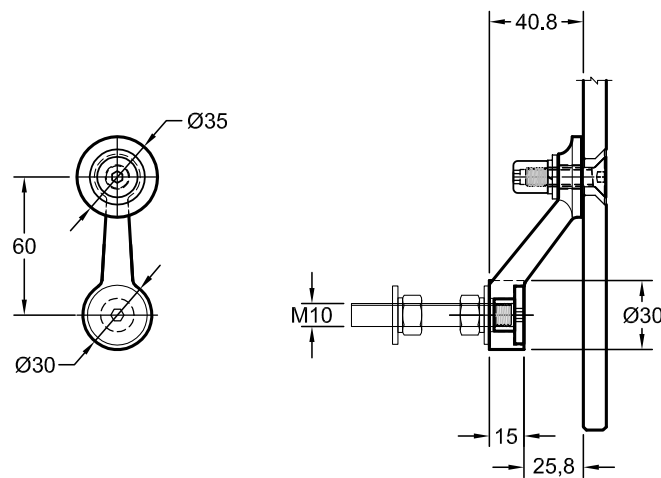

CANOPIES AND SPIDERS

Light Weight Spider

Code	Description	Price
443/2/1	Specify Glass Thickness and Fixing Type Specify finish 316SSS or PSS	P.O.A

GLASS FASTENERS STANDARD

3 OPTIONS

M8 Csk SCREW	M8 Csk SCREW WITH Ra DISC	M10 Csk SCREW	M10 Csk SCREW WITH Ra DISC
GLASS HOLE DETAIL	GLASS HOLE DETAIL	GLASS HOLE DETAIL	GLASS HOLE DETAIL