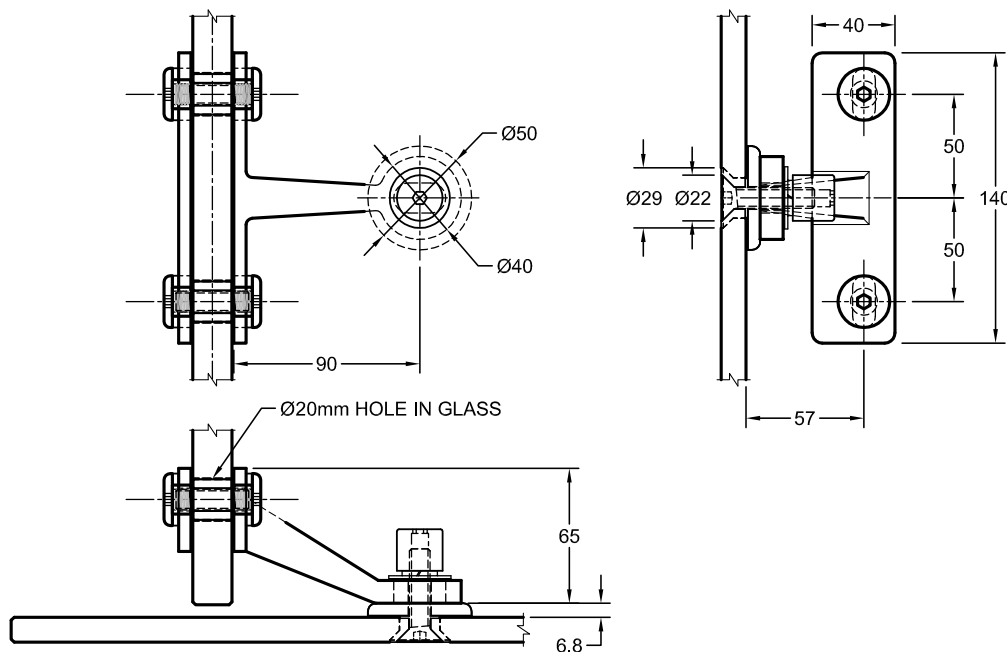

CANOPIES AND SPIDERS

Heavy Duty Spider

Code	Description	Price
445/2M/1	Specify Glass Thickness and Fixing Type Specify finish 316SSS or PSS	P.O.A

GLASS FASTENERS
STANDARD