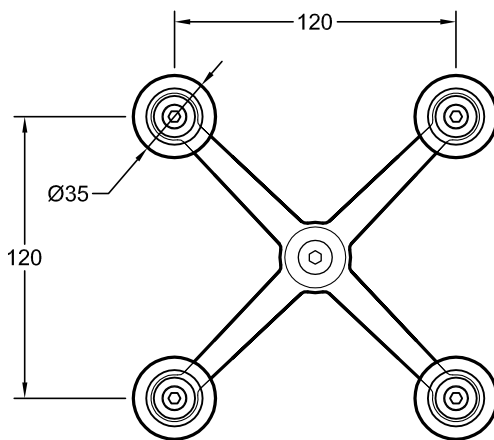

CANOPIES AND SPIDERS

Light Weight Spider

Code	Description	Price
443/4	Specify Glass Thickness and Fixing Type Specify finish 316SSS or PSS	P.O.A

GLASS FASTENERS STANDARD

3 OPTIONS

M8 Csk SCREW GLASS HOLE DETAIL	M8 Csk SCREW WITH Ra DISC GLASS HOLE DETAIL	M10 Csk SCREW GLASS HOLE DETAIL	M10 Csk SCREW WITH Ra DISC 6,8 GLASS HOLE DETAIL