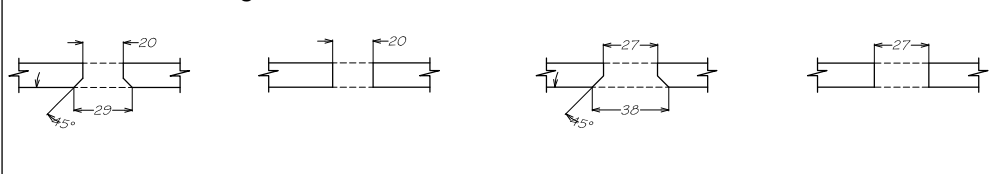

Hole Details for Toughened Glass

Hole Details for Insulated Glass