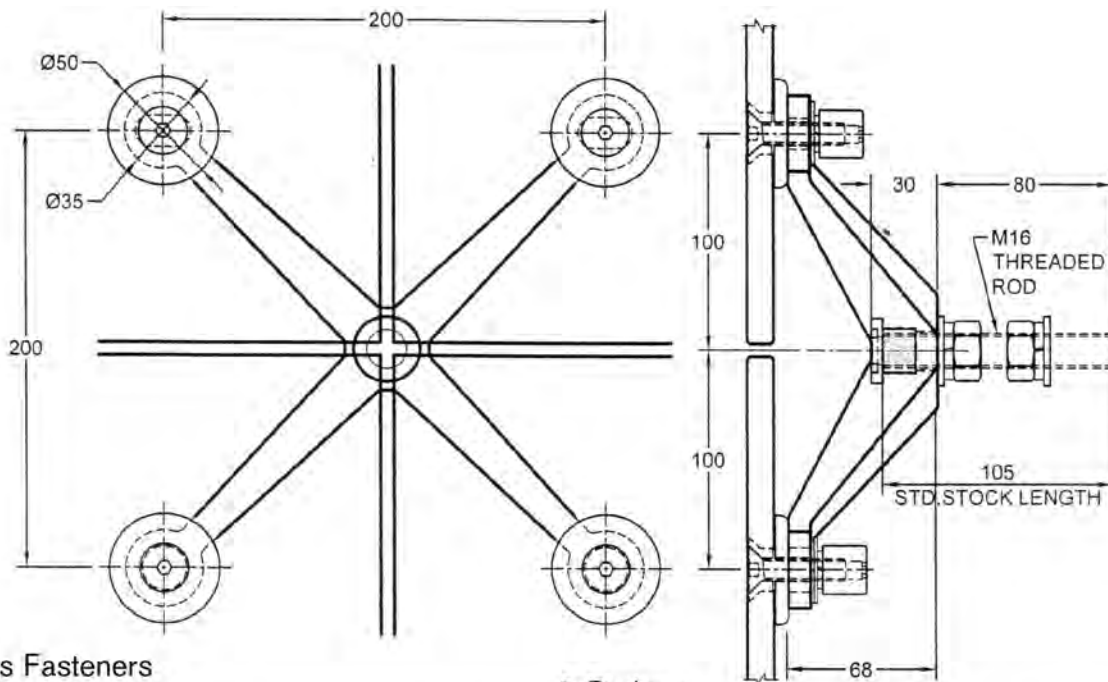

CANOPIES AND SPIDERS

Heavy Duty Spider

Code	Description	Price
446/4M	Specify Glass Thickness and Fixing Type Specify finish 316SSS or PSS	P.O.A