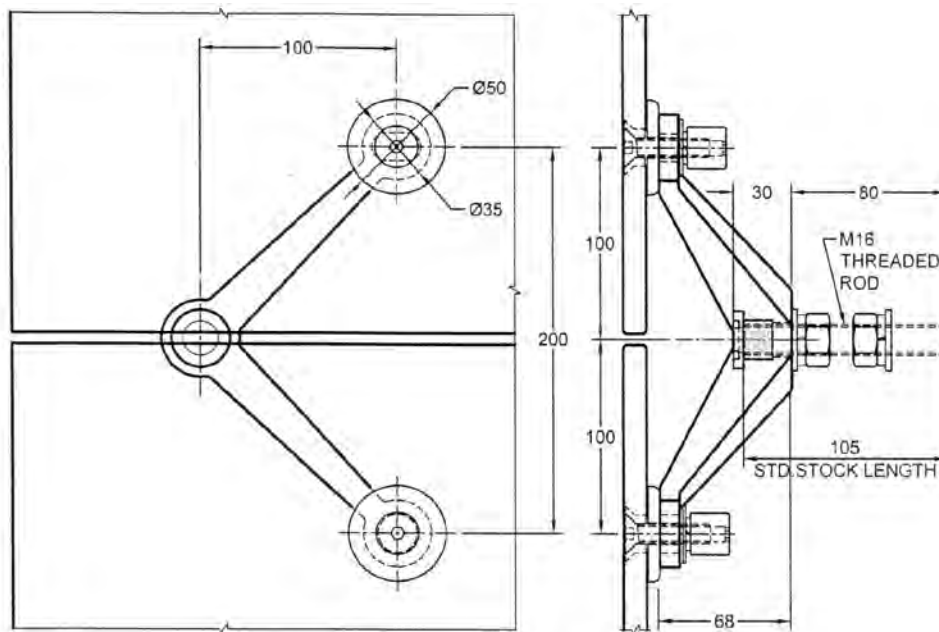

CANOPIES AND SPIDERS

Heavy Duty Spider

Code	Description	Price
446/4M/2	Specify Glass Thickness and Fixing Type Specify finish 316SSS or PSS	P.O.A