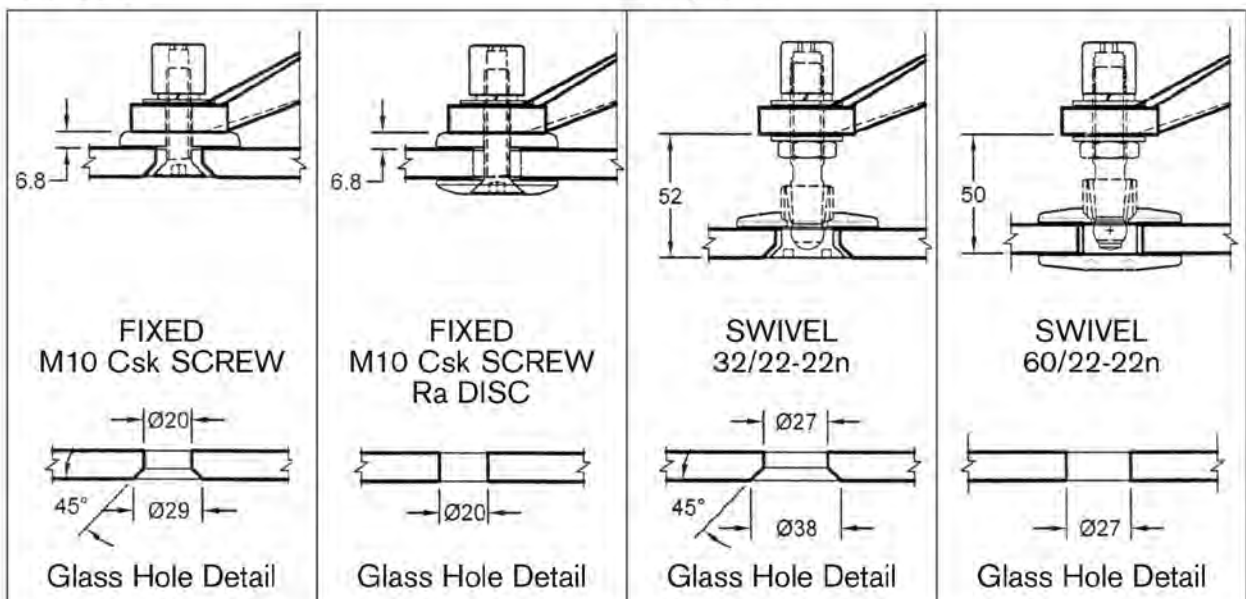

Glass Fasteners
Standard

3 Options