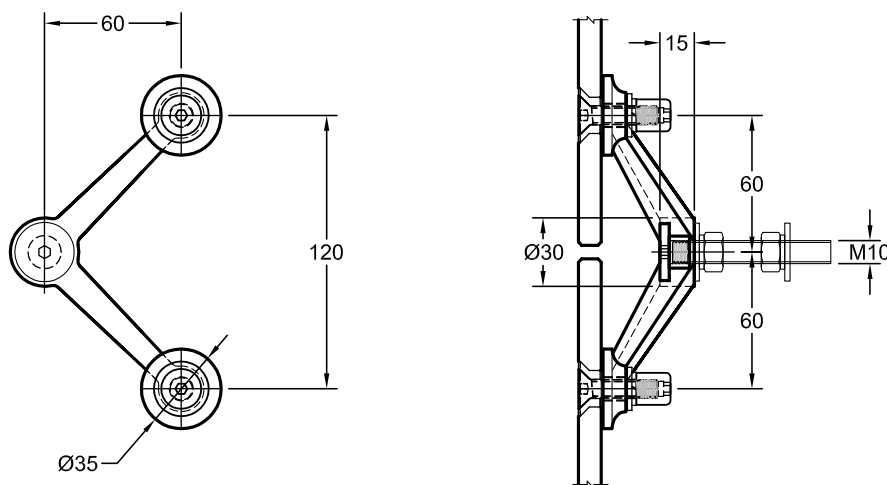

CANOPIES AND SPIDERS

Light Weight Spider

Code	Description	Price
443/4/2	Specify Glass Thickness and Fixing Type Specify finish 316SSS or PSS	P.O.A

PLEASE NOTE: Item not readily stocked. Allow lead time for delivery of parts.

GLASS FASTENERS STANDARD

3 OPTIONS

M8 Csk SCREW	M8 Csk SCREW WITH Ra DISC	M10 Csk SCREW	M10 Csk SCREW WITH Ra DISC
GLASS HOLE DETAIL	GLASS HOLE DETAIL	GLASS HOLE DETAIL	GLASS HOLE DETAIL