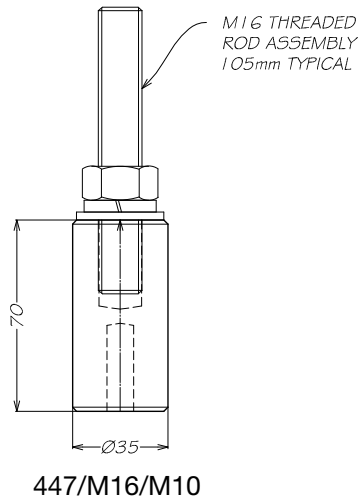

CANOPIES AND SPIDERS

Stand Off Spider

Code	Description	Price
447/M16/M10	Specify Glass Thickness and Fixing Type Specify finish 316SSS or PSS	P.O.A
447/M16/M14	Specify Glass Thickness and Fixing Type Specify finish 316SSS or PSS	P.O.A