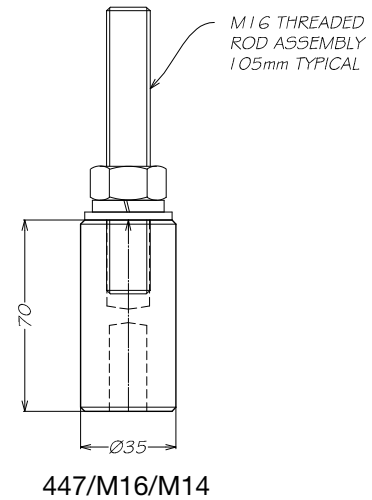

CANOPIES AND SPIDERS

Stand Off Spider

Code	Description	Price
447/M16/M10	Specify Glass Thickness and Fixing Type Specify finish 316SSS or PSS	P.O.A
447/M16/M14	Specify Glass Thickness and Fixing Type Specify finish 316SSS or PSS	P.O.A