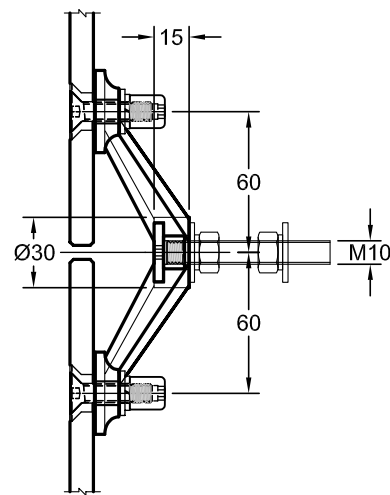

CANOPIES AND SPIDERS

Light Weight Spider

Code	Description	Price
443/4	Specify Glass Thickness and Fixing Type Specify finish 316SSS or PSS	P.O.A

GLASS FASTENERS STANDARD

3 OPTIONS

M8 Csk SCREW GLASS HOLE DETAIL	M8 Csk SCREW WITH Ra DISC GLASS HOLE DETAIL	M10 Csk SCREW GLASS HOLE DETAIL	M10 Csk SCREW WITH Ra DISC 6,8 GLASS HOLE DETAIL