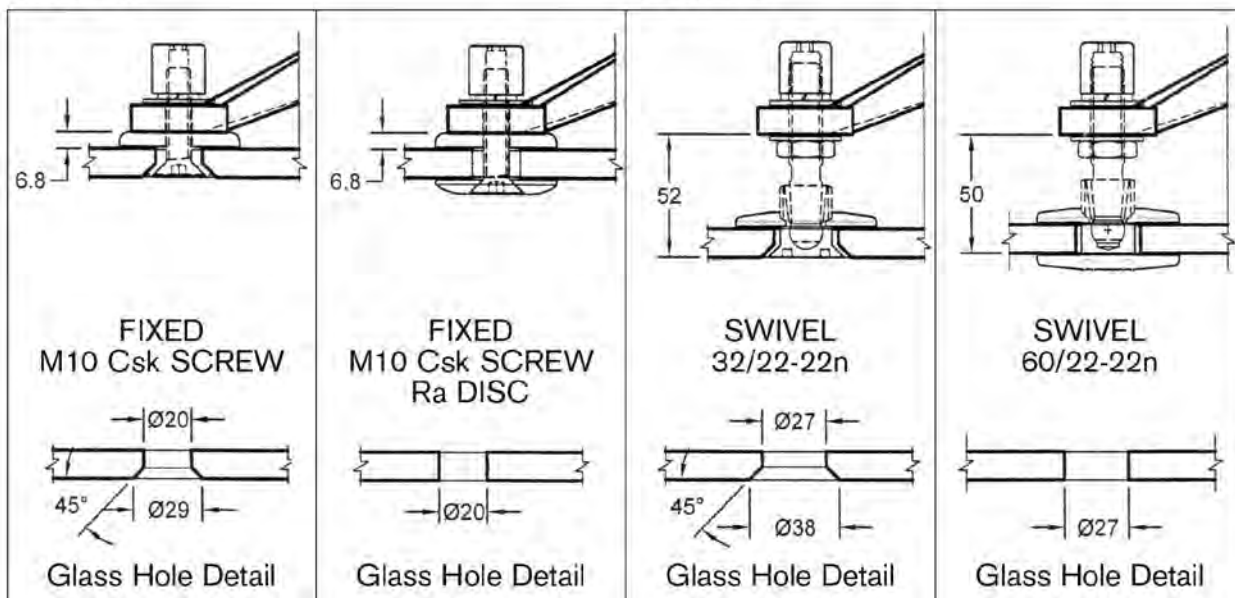

Glass Fasteners
Standard

3 Options