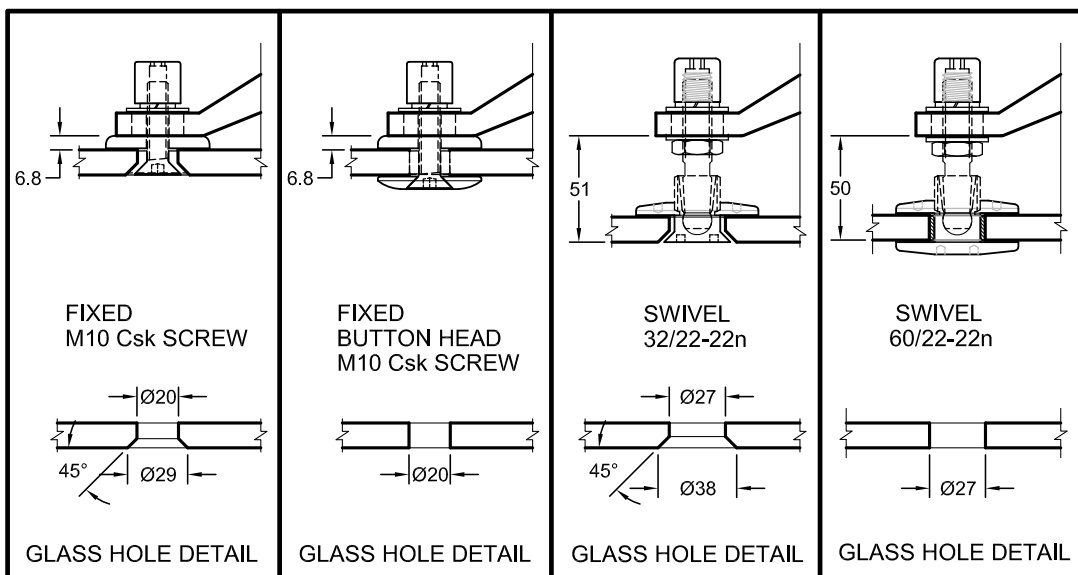

CANOPIES AND SPIDERS

Heavy Duty Spider

Code	Description	Price
445/2M/1	Specify Glass Thickness and Fixing Type Specify finish 316SSS or PSS	P.O.A

3 OPTIONS