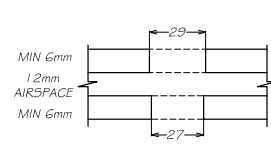

Hole Details for Insulated Glass