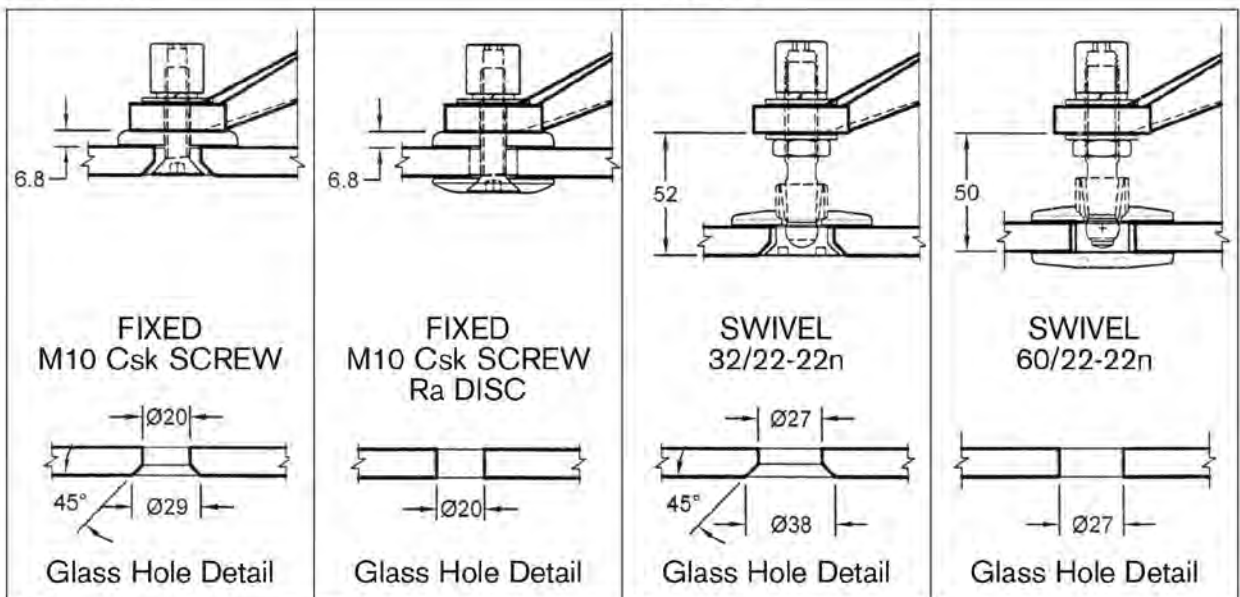

Glass Fasteners
Standard

3 Options