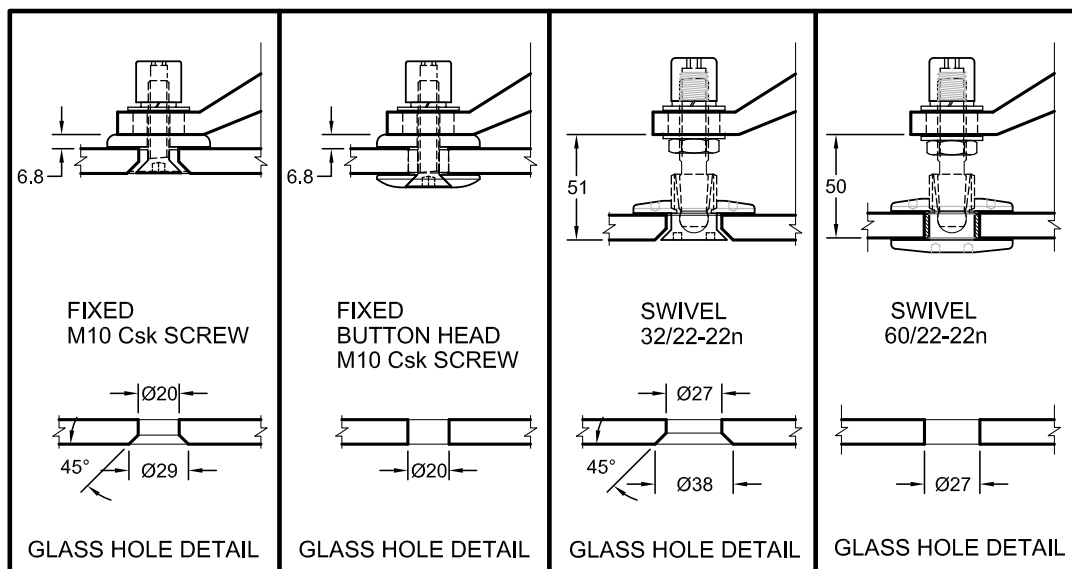

GLASS FASTENERS STANDARD

3 OPTIONS