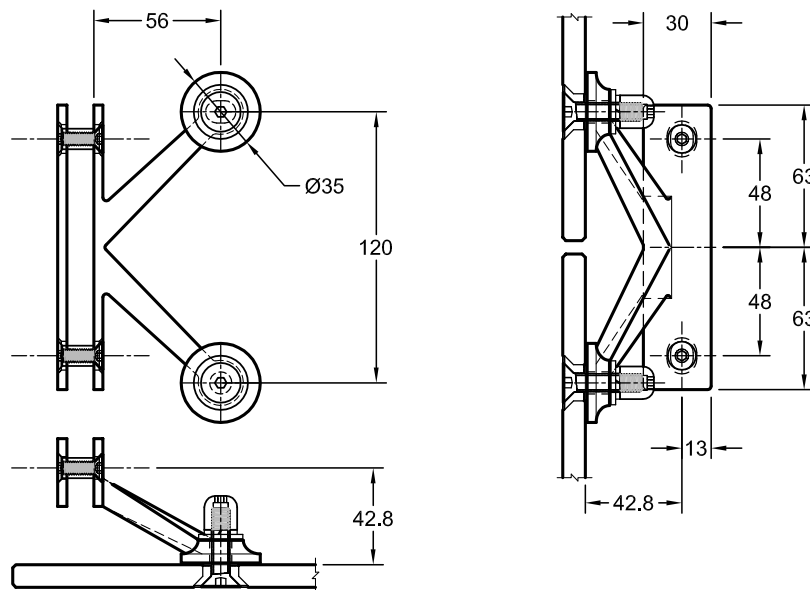

CANOPIES AND SPIDERS

Light Weight Spider

Code	Description	Price
444/4/2	Specify Glass Thickness and Fixing Type Specify finish 316SSS or PSS	P.O.A

PLEASE NOTE: Item not readily stocked. Allow lead time for delivery of parts.

GLASS FASTENERS
STANDARD

3 OPTIONS

M8 Csk SCREW	M8 Csk SCREW WITH Ra DISC	M10 Csk SCREW	M10 Csk SCREW WITH Ra DISC
GLASS HOLE DETAIL	GLASS HOLE DETAIL	GLASS HOLE DETAIL	GLASS HOLE DETAIL