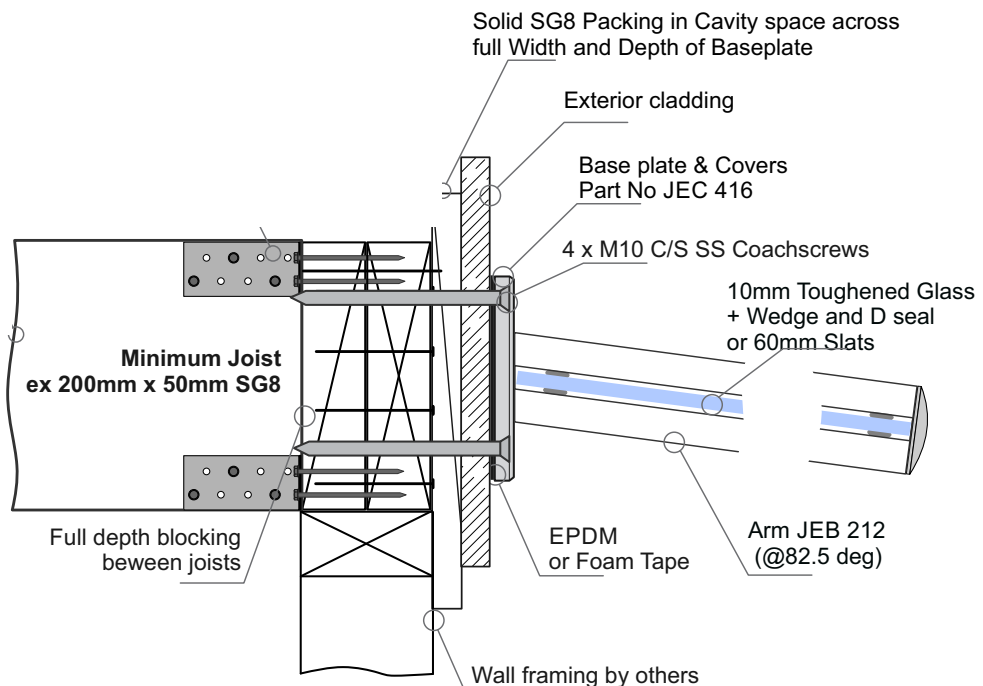

CANOPIES AND SPIDERS

Semi Frameless Edge Canopy Components

Product	Code	Description	Price
	JEB/212/5-PC	PC EDGE CANOPY POST 5000mm	
	JEB/212/2.5-PC	PC EDGE CANOPY POST 2500mm	
	JEB/206/5.8-PC	PC INFILL CLIP 5800mm	
	JEB/206/2.9-PC	PC INFILL CLIP 2900mm	
	JEC20-PC	PC EDGE CANOPY TOP CAP 5 x 45mm	
	JEC416-PC	PC EDGE CANOPY 4 HOLE BASE PLATE & COVERS 150 x 75 x 14mm	
	JEC417-PC	PC EDGE CANOPY 2 HOLE BASE PLATE 150 x 75 x 14mm	
	JECDSEAL	BLACK GLAZING D SEAL per metre	
	JEC/W10/WEDGE	BLACK GLAZING WEDGE For 10mm glass, per metre	
	SIKA-SG	SIKA SUPERGRIP 2HR ADHESIVE	
	JVBHTSCREW /50X10	BASE PLATE TO POST CSK SQ DRIVE HIGH TENSILE	