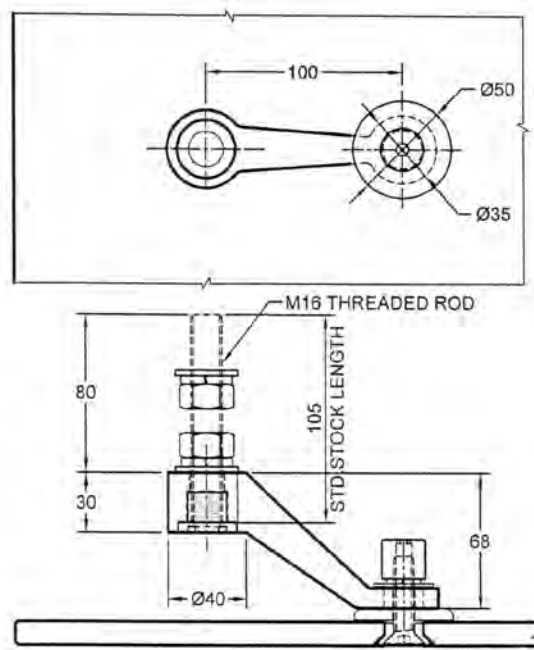

CANOPIES AND SPIDERS

Heavy Duty Spider

Code	Description	Price
446/2M/1	Specify Glass Thickness and Fixing Type Specify finish 316SSS or PSS	P.O.A