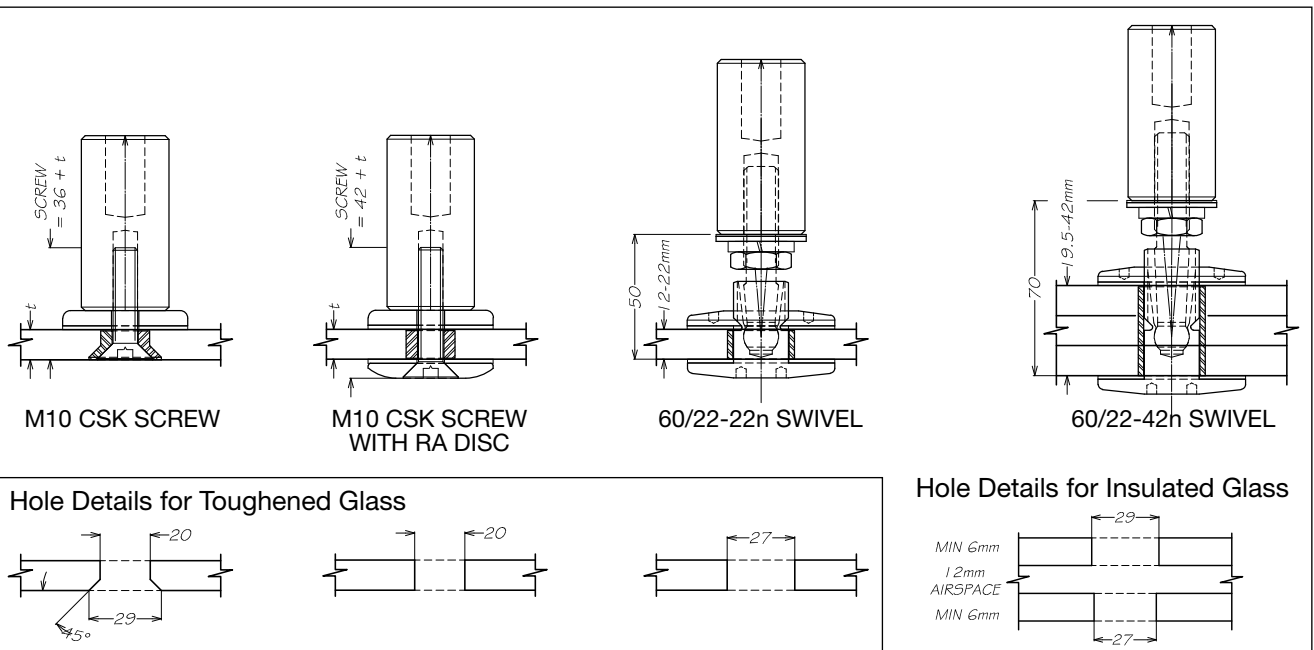

Typical Fixing Options