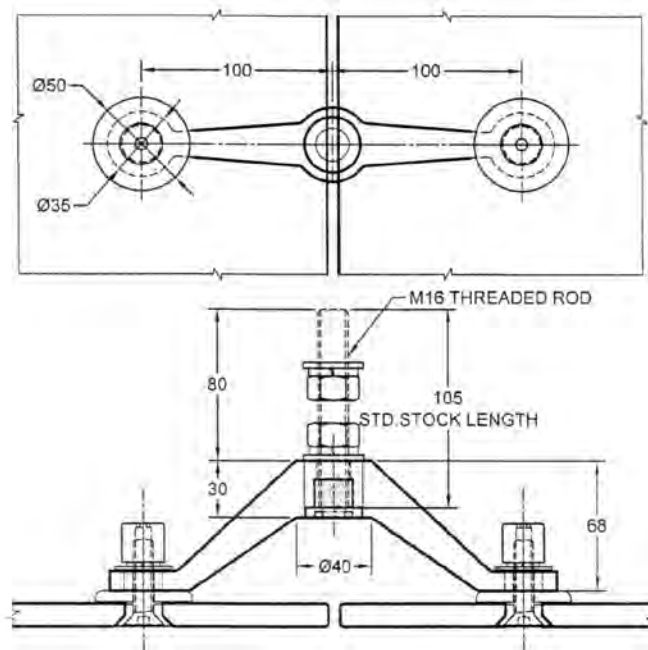

CANOPIES AND SPIDERS

Heavy Duty Spider

Code	Description	Price
446/2M	Specify Glass Thickness and Fixing Type Specify finish 316SSS or PSS	P.O.A