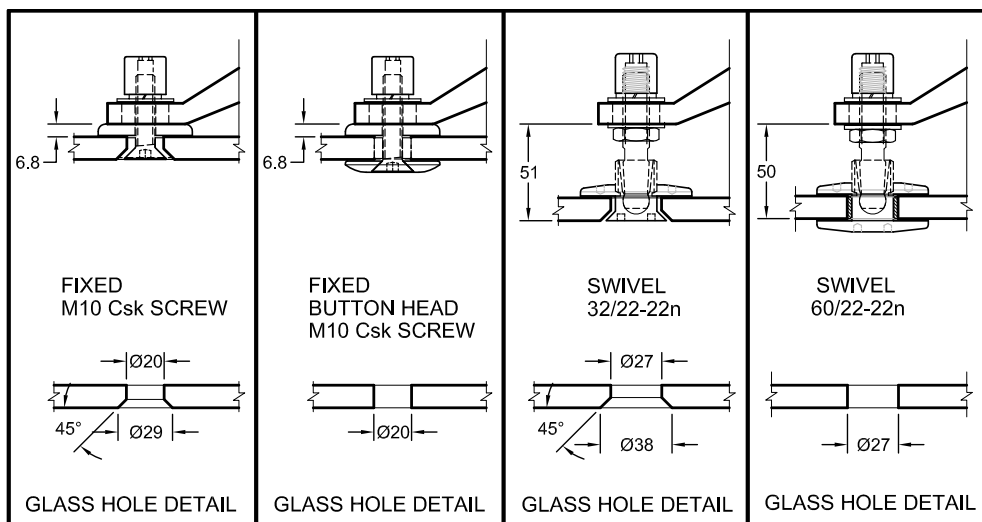

CANOPIES AND SPIDERS

Heavy Duty Spider

Code	Description	Price
445/4M	Specify Glass Thickness and Fixing Type Specify finish 316SSS or PSS	P.O.A

GLASS FIXING OPTIONS
STANDARD

3 OPTIONS

CANOPIES AND SPIDERS

Heavy Duty Spider