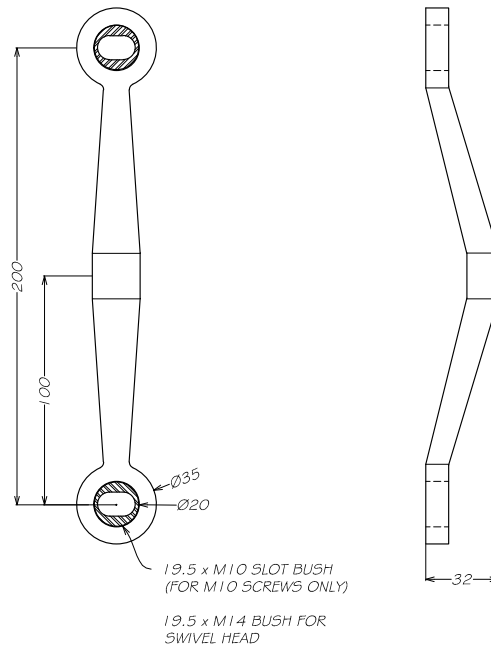

CANOPIES AND SPIDERS

Special Spider Series

Code	Description	Price
448/2	Specify Glass Thickness and Fixing Type Specify finish 316SSS or PSS	P.O.A