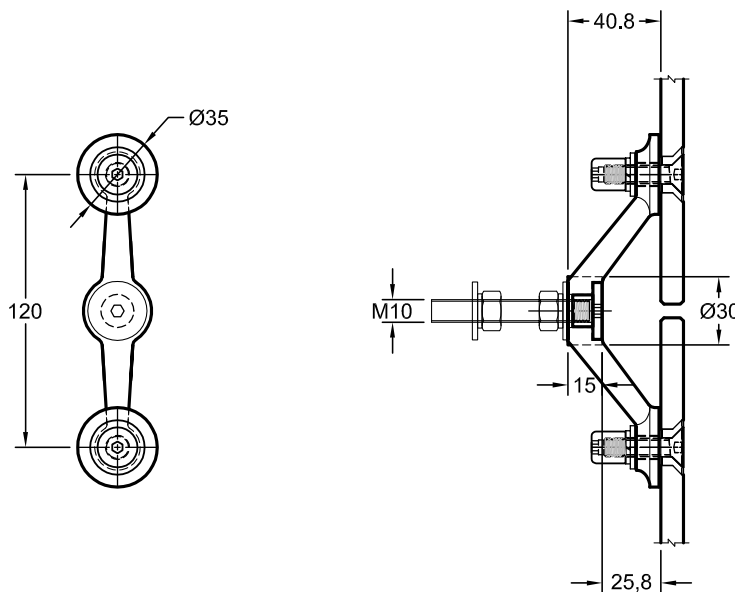

CANOPIES AND SPIDERS

Light Weight Spider

Code	Description	Price
443/2	Specify Glass Thickness and Fixing Type Specify finish 316SSS or PSS	P.O.A

GLASS FASTENERS STANDARD

3 OPTIONS

M8 Csk SCREW GLASS HOLE DETAIL	M8 Csk SCREW WITH Ra DISC GLASS HOLE DETAIL	M10 Csk SCREW GLASS HOLE DETAIL	M10 Csk SCREW WITH Ra DISC GLASS HOLE DETAIL