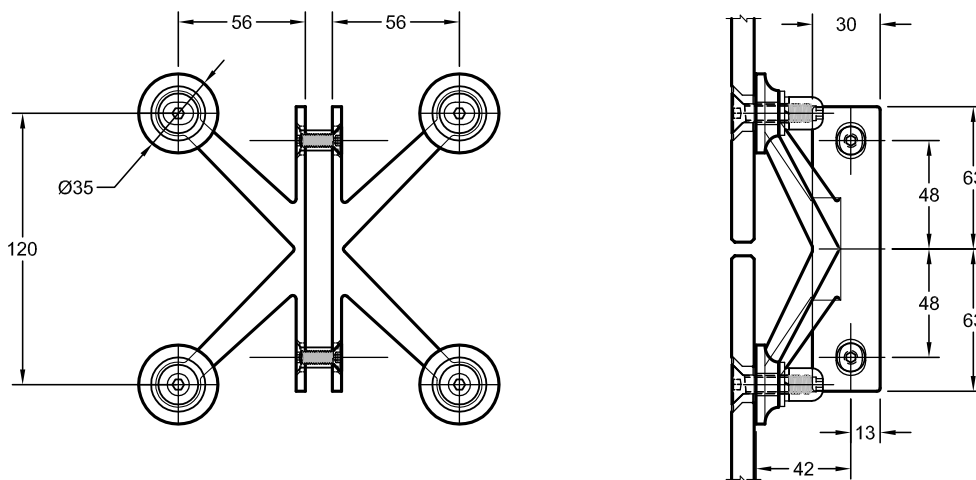

CANOPIES AND SPIDERS

Light Weight Spider

Code	Description	Price
444/4	Specify Glass Thickness and Fixing Type Specify finish 316SSS or PSS	P.O.A

GLASS FIXINGS

STANDARD

3 OPTIONS

M8 Csk SCREW GLASS HOLE DETAIL	M8 Csk SCREW WITH Ra DISC GLASS HOLE DETAIL	M10 Csk SCREW GLASS HOLE DETAIL	M10 Csk SCREW WITH Ra DISC GLASS HOLE DETAIL