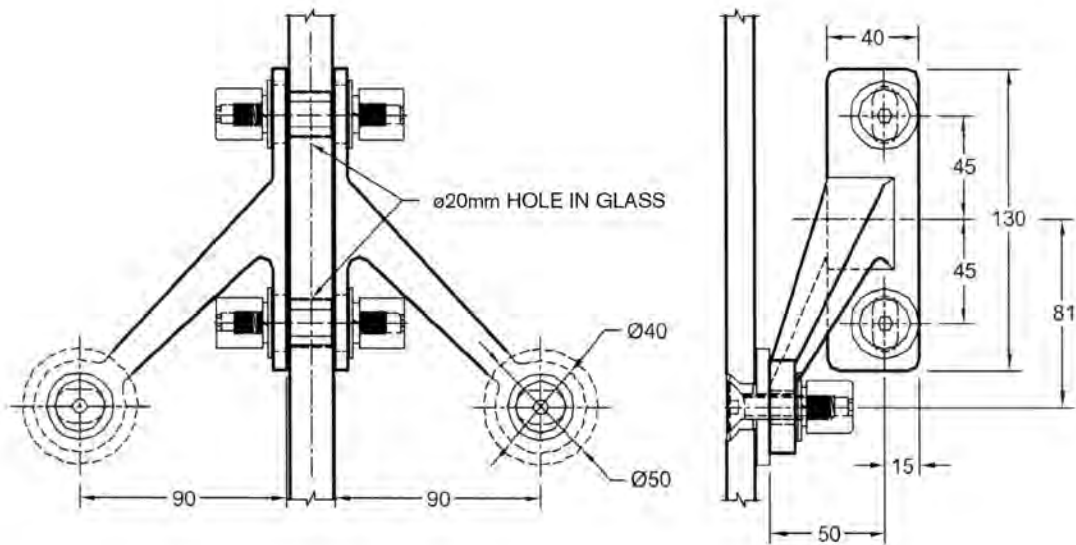

CANOPIES AND SPIDERS

Heavy Duty Spider

Code	Description	Price
445/4M/2Y	Specify Glass Thickness and Fixing Type Specify finish 316SSS or PSS	P.O.A

PLEASE NOTE: Item not readily stocked. Allow lead time for delivery of parts.