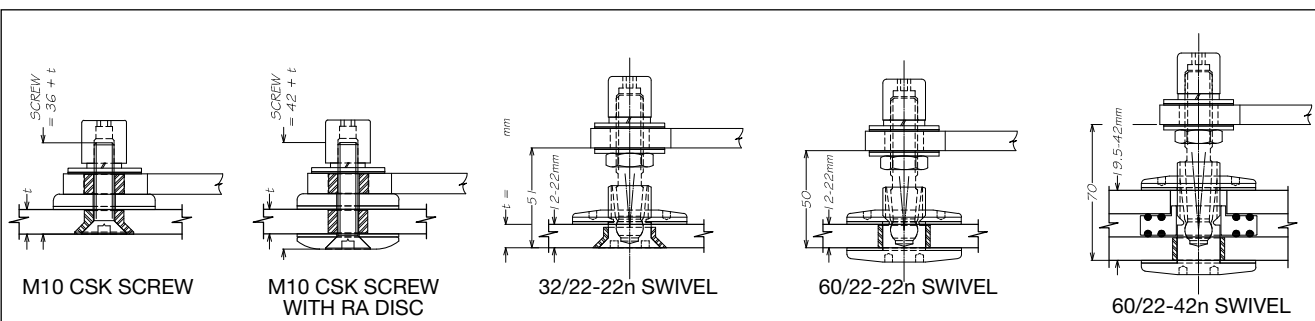

Typical Fixing Options