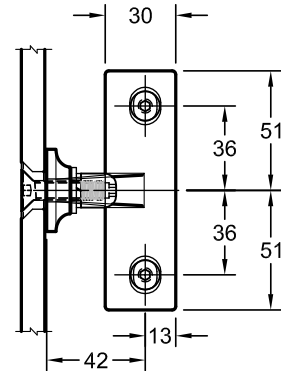

CANOPIES AND SPIDERS

Light Weight Spider

Code	Description	Price
444/2	Specify Glass Thickness and Fixing Type Specify finish 316SSS or PSS	P.O.A

GLASS FASTENERS STANDARD

3 OPTIONS

M8 Csk SCREW GLASS HOLE DETAIL	M8 Csk SCREW WITH Ra DISC GLASS HOLE DETAIL	M10 Csk SCREW GLASS HOLE DETAIL	M10 Csk SCREW WITH Ra DISC GLASS HOLE DETAIL