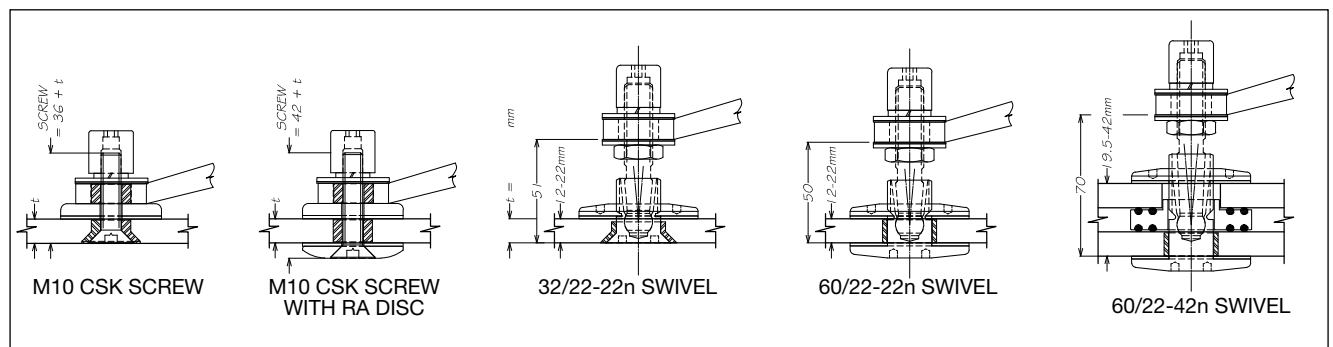

Typical Fixing Options