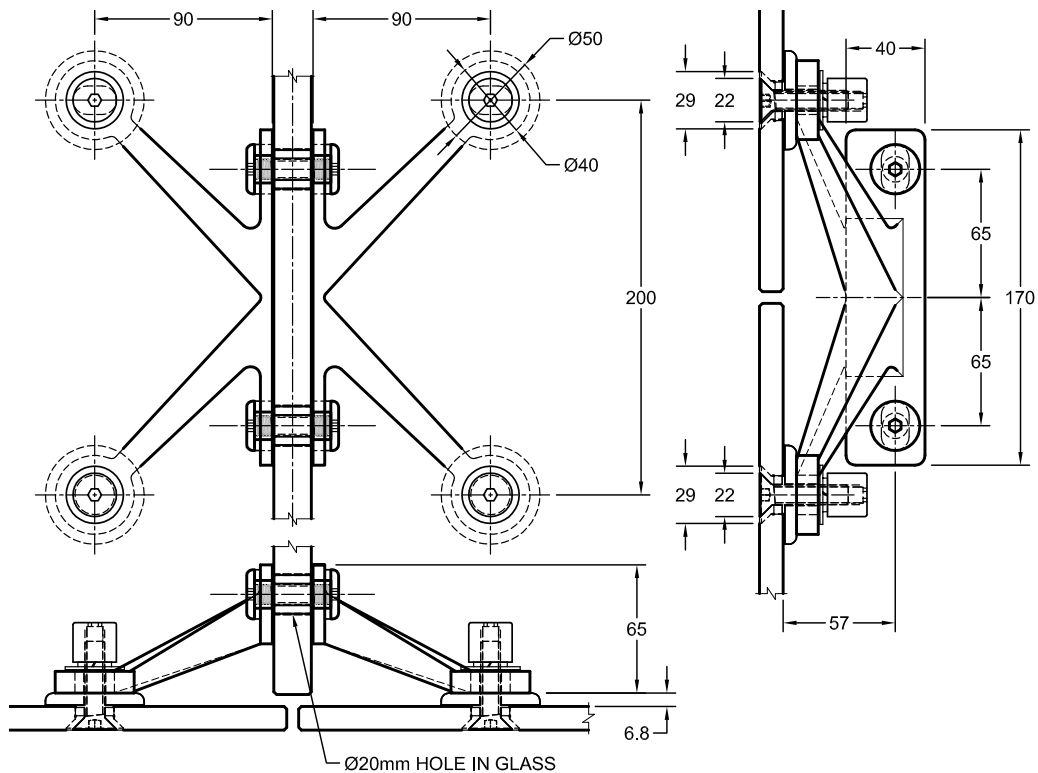

CANOPIES AND SPIDERS

Heavy Duty Spider

Code	Description	Price
445/4M	Specify Glass Thickness and Fixing Type Specify finish 316SSS or PSS	P.O.A